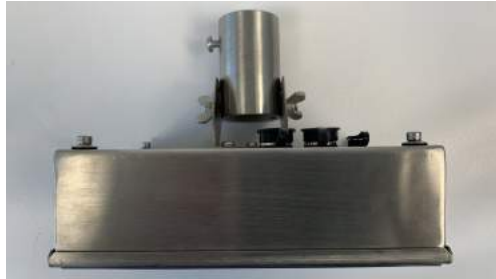

# US-731S STAINLESS STEEL DIGITAL INDICATOR

## US-731S STAINLESS STEEL DIGITAL INDICATOR LED DISPLAY

USA Measurements US-731S stainless steel indicator. To be used with livestock scales, floor scales, bench scales, pallet jack scales, and much more. The US-731S powers up to (4) 350 ohm load cells, has a built in LED display, and a rechargeable battery that lasts up to 40 hours.

#### MODEL NUMBER

US-US-731S

The stainless steel enclosure is great for outdoor use, wash down applications, and dusty environments. The US-731S is easy to use and can be calibrated by any user.

## US-731S INDICATOR FEATURES:

- LED Green Display
- 1" Digit Size
- Zero, Tare, Function
- Units: LB or KG
- 4V Lithium Battery
- 40 Hour Battery Life
- 110V Power Adapter
- Animal Scale Function
- Check weigh (Hi/Ok/Lo)
- RS-232 Output
- Powers (4) 350 ohm Load Cells
- Dimensions: 9.5"x4.9"x2.5"
- Operating Temp: 0°C to 40°C / -25°C to 55°C