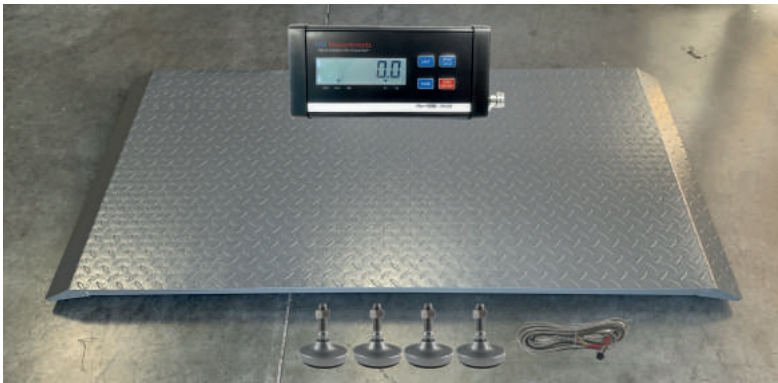

## US-5930 "THE LIVESTOCK" CATTLE SCALE

USA Measurements "The Livestock" Cattle scale measures 59" L x 30" W and has a 2,000 lb x 1 lb capacity. The US-LS5930 is great for weighing cattle, cows, horses, bulls, calves, steers, and many other larger animals. The built in ramped ends and low profile 3" height makes it very easy for animals to get on and off the scale. The larger platform allows the user to easily get animals on and off the platform.

USA Measurements livestock scales are designed for heavy duty use. The US-LS5930 is designed with a robust steel deck, 200% overload protection, and four ball swivel feet to protect from impacts. Our US-LS5930 is perfect for weighing large animals. The scale is accurate down to 1 lb making it very easy to track animals weight. US-5011 LCD indicator features a large easy to read digital display. Our easy to use indicator can be used in a variety of weighing applications. Such as livestock, recycling, ltl freight, fishing applications, and distilleries. The US-5011 indicator powers up to (4) 350 ohm load cells, has a built in bright LCD display, and operates on AA batteries.

### FEATURES:

- Platform diamond steel
- 2,000 lb x 1 lb Capacity
- 59" x 30" Platform Size
- LCD Digital Indicator
- AC Adapter Included
- 15' Home Run Cable
- Low Profile Design 3"
- Portable with Handles
- Adjustable Leveling Feet
- Sealed and Contained Platform
- 200% Overload Protection
- Built in Ramped Ends
- 2 Year Manufacturer Warranty
- Non-NTEP (Not legal for trade)

### US-5011 INDICATOR FEATURES:

- LCD Backlight Display
- Zero, Net, Hold, & Tare
- Units: lb or kg
- Simple Design
- Battery Powered
- 110V Power Adapter
- 4xAA Batteries (Included)
- USB and RS-232 Output
- Powers (4) 350 ohm Load Cells
- Dimensions: 9.5"x4.9"x2.5"
- Operating Temp: -10°C to 40°C (14°F to 104°F)