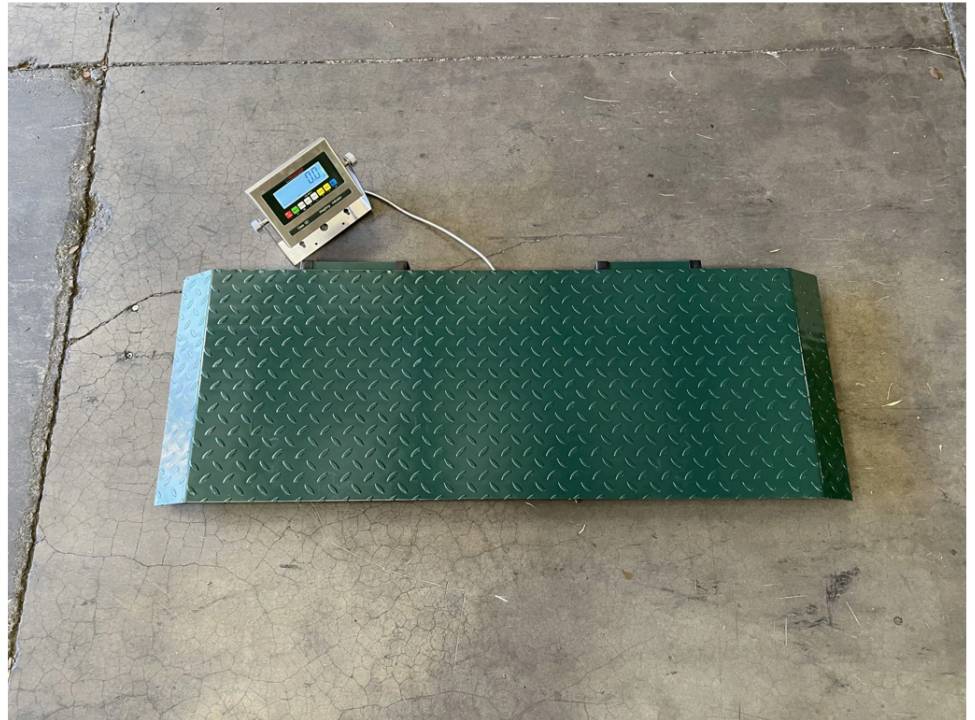

US-LS5020 ANIMAL LIVESTOCK SCALE WITH OPTIONAL CAGE & PRINTER

OUR SCALE GUARANTEE

- Easy to setup
- Easy to use
- Easy replacement parts
- Easy calibration/phone support
- Easy warranty support
- 30 day money back guarantee
- Lowest price guarantee

CALL NOW: 800-711-2237

FEATURES

- Diamond Steel Platform that is Portable
- Ultra Low Profile Design 4" Tall (Easy On/Off)
- Can be used for weighing large boxes or Crates
- Portable, Lightweight (60 lb); can be used on floor or table
- Non-slip Anti-skid rubber mat included to prevent slipping
- 200% overload Protection to Protect from Impacts
- 15' heavy duty shielded cable
- Includes US-6011SS LCD indicator
- Includes Mounting Bracket for Fixing to or desk
- Weighing units: kg, lb, ounces, grams
- Built-in RS232 communication port for optional Printer
- Platform size: 55" L x 20" W x 4" H
- Capacity: 1,000 x 0.2 lb
- 5 Year Warranty on Steel Frame
- 2 Year Warranty on Electronics

US-LS5020 ANIMAL LIVESTOCK SCALE

USA Measurements US-LS5020 livestock scale has a large LCD indicator that operates on batteries or the included AC adapter. Our US-6011SS indicator features a HOLD function to capture the animal weight as they move on the platform. The US-LS5020 package includes US-6011SS digital indicator, 15' stainless cable, non-slip mat, and a stainless steel platter. This is to ensure your scale provides reliable, accurate, and durable for years to come.

INDICATOR FEATURES

- US-6011SS LCD Digital indicator
- Heavy Duty Metal Housing & Casing
- Includes AC adapter for Power Source
- Has Multiple Weighing Units: Kg, lb, oz, grams
- Functions: Gross/Tare//Zero
- Hold function to Capture Animals Weight
- RS-232 to Connect to printer (Optional)