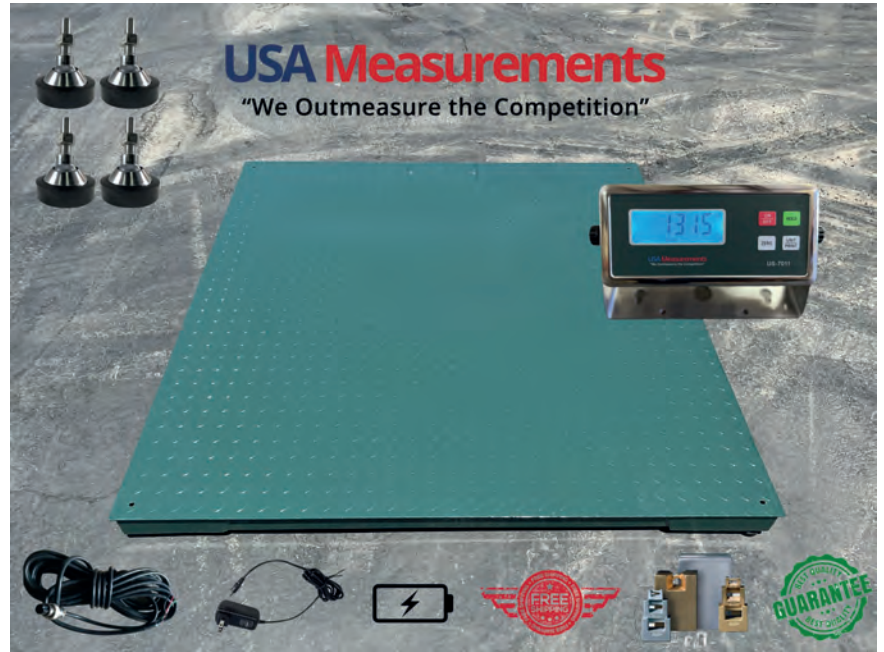

CALL NOW: 800-711-2237

FEATURES

- Quality built platform scale for commercial use
- Low Profile Design with 3.5" to 4" overall Height
- Four Adjustable Leveling feet (Ball Swivel Type)
- Diamond Plated Steel Deck Construction
- Robust Steel Frame
- 20' long heavy duty cable for US-7011 Indicator
- Includes Digital LCD US-7011 indicator
- Built-in RS-232 communication port (Printer or PC)
- Arrives Factory Calibrated (PLUG & WEIGH)
- 200% Overload Protection

INDICATOR FEATURES

- US-7011 indicator with LCD display
- Metal Housing for US-7011 Indicator
- Includes AC Power Adapter
- Multiple weighing units: lb/oz/kg
- Gross/Tare/Zero
- Multiple Hold functions
- Connects to ticket printer or PC

SPECIFICATIONS

- Material: Diamond Plated Steel
- Military Green Powder Coating Finish
- Overload Protection: 200%
- IP Rating: IP65
- Indicator: US-7011
- Power: AC/DC or AA Batteries
- Cable Length: 20' long
- 2 year warranty on electronics
- 5 year warranty on steel frame

MODELS

US-EW2424 (2'X2' PLATFORM)

Capacity: 1,000 lb to 5,000 lb

US-EW3636 (3'X3' PLATFORM)

Capacity: 1,000 lb to 5,000 lb

US-EW4040 (40"X40" PLATFORM)

Capacity: 1,000 to 10,000 lb

US-EW4848 (4'X4' PLATFORM)