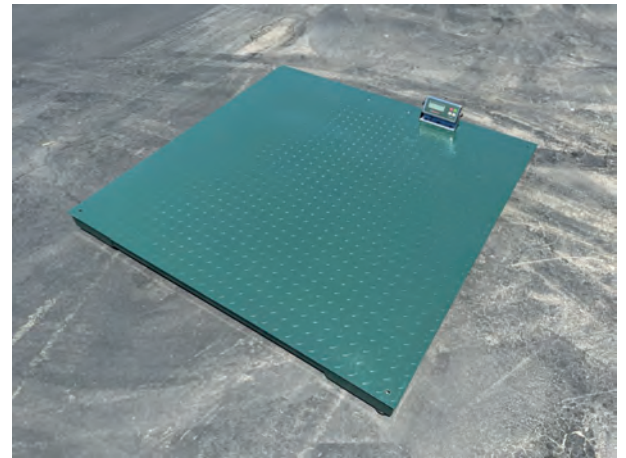

Capacity: 1,000 to 10,000 lb

US-EW4860 (4'X5' PLATFORM)

Capacity: 1,000 to 10,000 lb

US-EW4872 (4'X6' PLATFORM)

Capacity: 1,000 to 10,000 lb

US-EW4896 (4'X8' PLATFORM)

Capacity: 1,000 to 20,000 lb

US-EW6060 (5'X5' PLATFORM)

Capacity: 1,000 to 20,000 lb

US-EW6084 (5'X7' PLATFORM)

Capacity: 1,000 to 20,000 lb

US-EW7272 (6'X6' PLATFORM)

Capacity: 1,000 to 20,000 lb

US-EW8484 (7'X7' PLATFORM)

Capacity: 1,000 to 30,000 lb

OPTIONAL ACCESSORIES